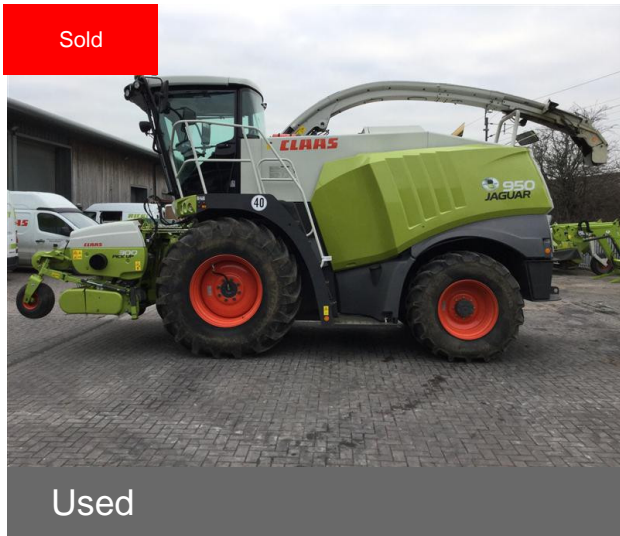

CLAAS JAGUAR 950 4WD

Finance Example: From £2315 a month* (excl.VAT)

Contact details for Dealer

Branch:	Carnforth
Branch Phone:	+44 (0)1524 720290
Contact:	Rob Bell
Mobile:	+44 (0)7831 256115
Stock number:	31159269

Machine Specifications

Price	SOLD
Year	2014
Make	CLAAS
Model	JAGUAR 950 4WD
Stock Number	31159269
Pick Up Size (m)	3.00
Maize Header	none
Engine Hours	1564
Cylinder Hours	868
Number of Blades	20
Drive Type	B
Road Speed (kph)	40
Front Tyre Size / Condition	710
Rear Tyre Size / Condition	600
Condition	Good
Roller Crop Press	✓
Auto Shearbar	✓
Auto Lube	✓
Air Conditioning	✓