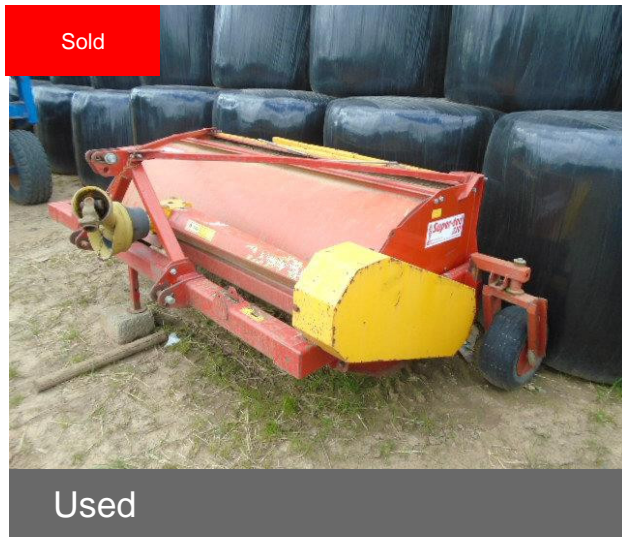

Teagle SUPER-TED 220

Contact details for Dealer

Branch: Cornhill
Branch Phone: +44 (0)1890 883322
Contact: Neil Douglas
Mobile: +44 (0)7785 921891
Stock number: 91164631

Machine Specifications

Price	SOLD
Year	2004
Make	Teagle
Model	SUPER-TED 220
Stock Number	91164631
Condition	Good