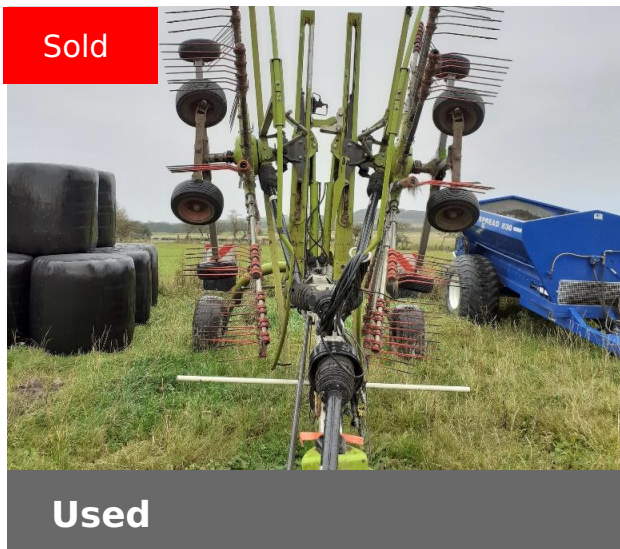

CLAAS LINER 2900

Contact details for Dealer

Branch: Alwick
Branch Phone: +44 (0)1665 603631
Contact: Simon Curry
Mobile: +44 (0)7785 267941
Stock number: 81172007

Machine Specifications

Price	SOLD
Year	2014
Make	CLAAS
Model	LINER 2900
Stock Number	81172007
Condition	Very good